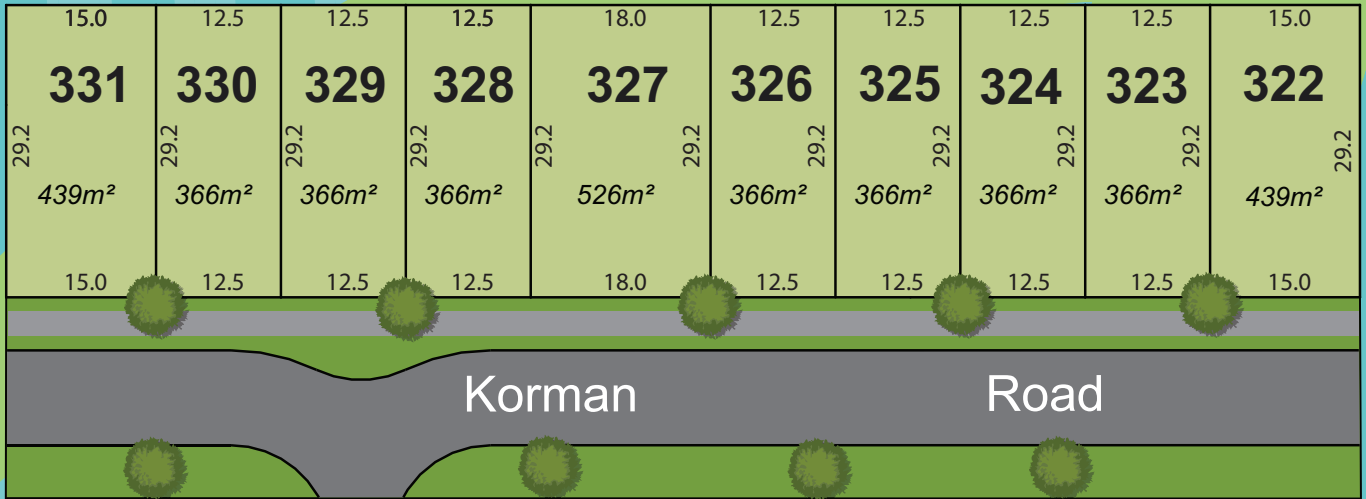

Stage 13

TALK TO US TODAY – NEW LAND AND OUR HOUSE AND LAND OPPORTUNITIES

Onsite sales office: 331 Brays Rd
(Cnr Coriander Drive), Griffin Qld 4503

Phone: 07 3480 4200

www.liveatriverbreeze.com.au

Life's a Breeze